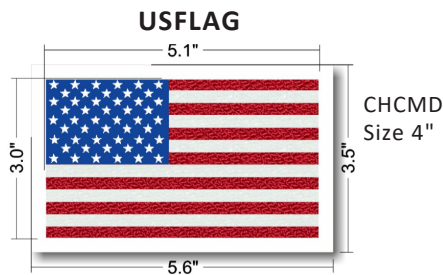

# SHAPES & ALL PURPOSE

Available in 3", 4" (standard), or 5" for sleeves  
Most are available in 6"-10" for backs