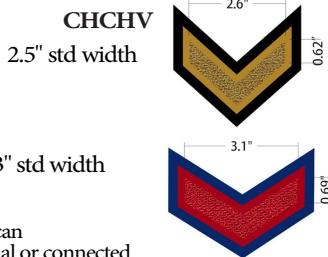

## CH1NM-CH2NM & CH2000

Available in 2", 3" or 4" Fonts available- Plain Block, Full Block, Script, New Impact, and Crazy

Plain Block

Full Block

Script

New Impact

Crazy

## Chevrons, Stars & Bars

Chevrons can be individual or connected  
 Tackle Twill chevrons- 3" TTCHV

Individual Bar Sizes

#Bar1: 0.5 x 2.75"

#Bar2: 1" x 3"

#Bar3: 1.25" x 3"

Bars can be individual or connected