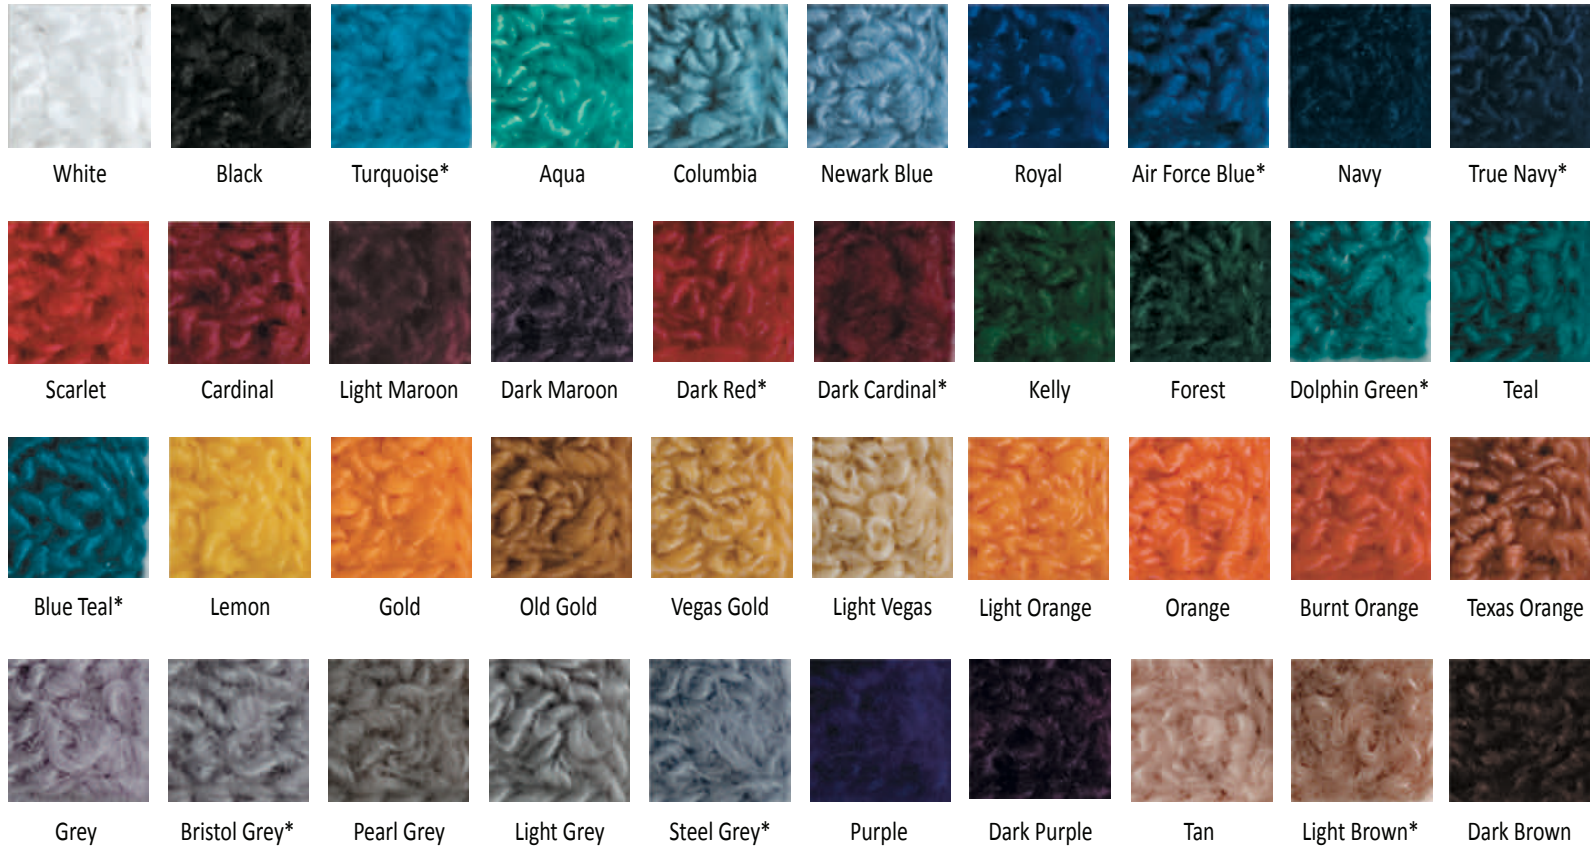

LG/GP on O2 Felt  
(colors cannot  
change)

## CHENILLE COLOR SELECTION

Colors shown for reference only. Please ask your Rep. for actual samples.  
 \*specified colors do not have matching felt color.

## FELT COLOR SELECTION

Colors shown for reference only. Please ask your Rep. for actual samples.  
 \*specified colors do not have matching chenille color.

Available Colors: White, Black, Aqua, Columbia Blue, Royal Blue, Navy, Dolphin Blue, Scarlet, Cardinal, Dark Maroon, Pink, Kelly Green, Forest Green, Dolphin Green, Teal, Blue Teal, Lemon, Gold, Old Gold, Light Vegas, Burnt Orange, TX Orange, TN Orange, Dk Orange, Grey, Purple, Tan, Dark Brown, Cream