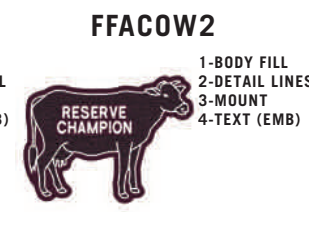

## ACTIVITY & ANIMALS

Available in 3", 4" (standard), or 5" for sleeves

Most are available in 6"-10" for backs

**TFFA1**

- STANDARD PATCH
- CHCMD
- 4.5" only

**FFACKN2**

- 1-BODY FILL
- 2-EYE DETAIL
- 3-MOUNT
- 4-TEXT (EMB)