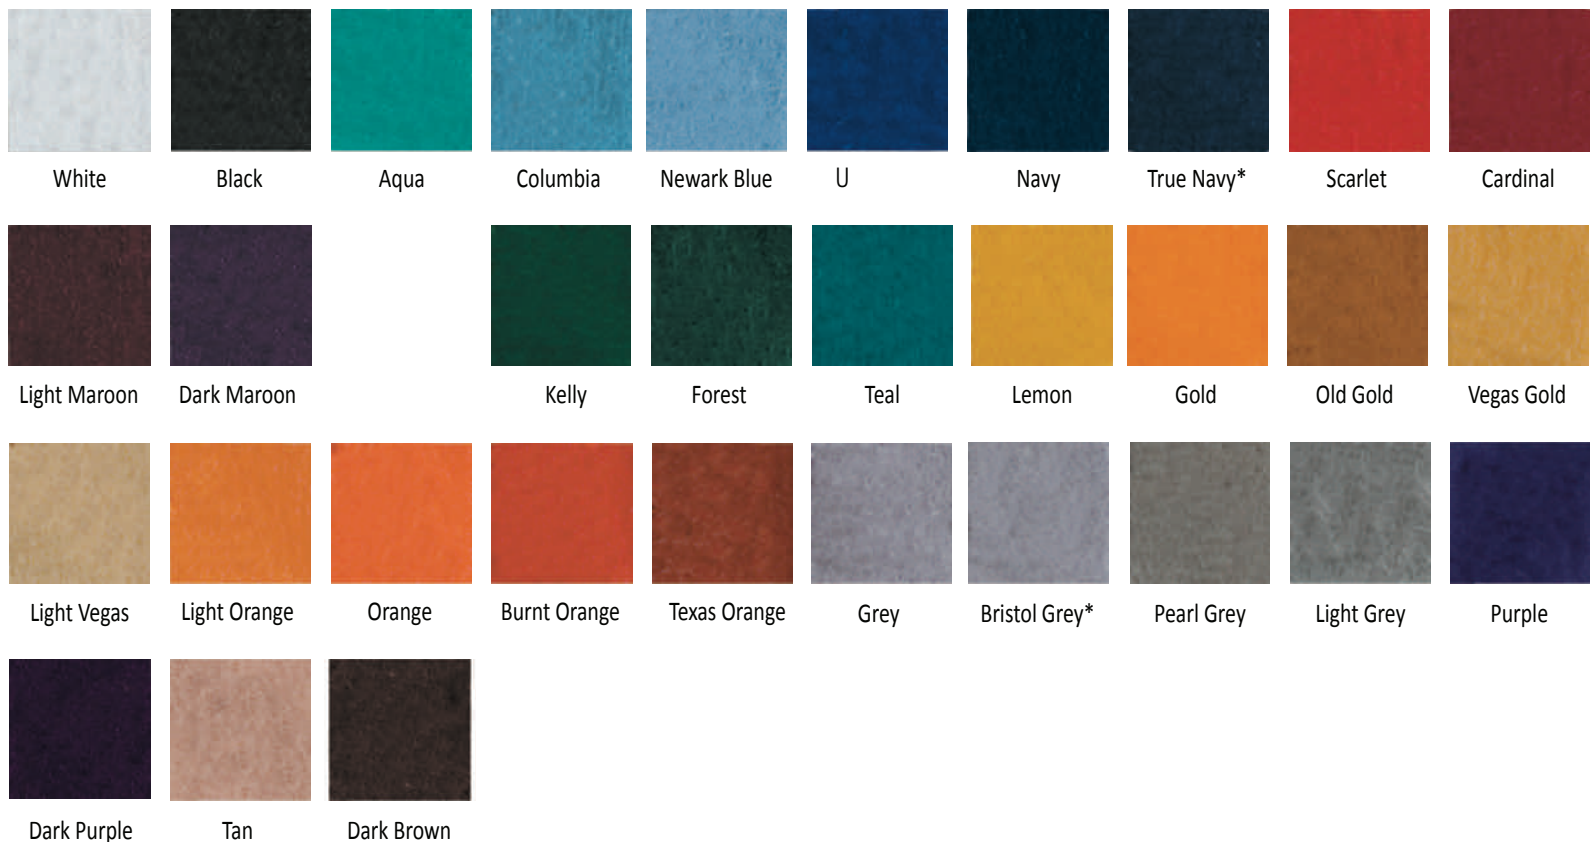

LG/GP on O2 Felt  
(colors cannot  
change)

## CHENILLE COLOR SELECTION

Colors shown for reference only. Please ask your Rep. for actual samples.  
 \*specified colors do not have matching felt color.

## FELT COLOR SELECTION

Colors shown for reference only. Please ask your Rep. for actual samples.  
 \*specified colors do not have matching chenille color.

Available Colors: White, Black, Aqua, Columbia Blue, Royal Blue, Navy, Dolphin Blue, Scarlet, Cardinal, Dark Maroon, Pink, Kelly Green, Forest Green, Dolphin Green, Teal, Blue Teal, Lemon, Gold, Old Gold, Light Vegas, Burnt Orange, TX Orange, TN Orange, Dk Orange, Grey, Purple, Tan, Dark Brown, Cream